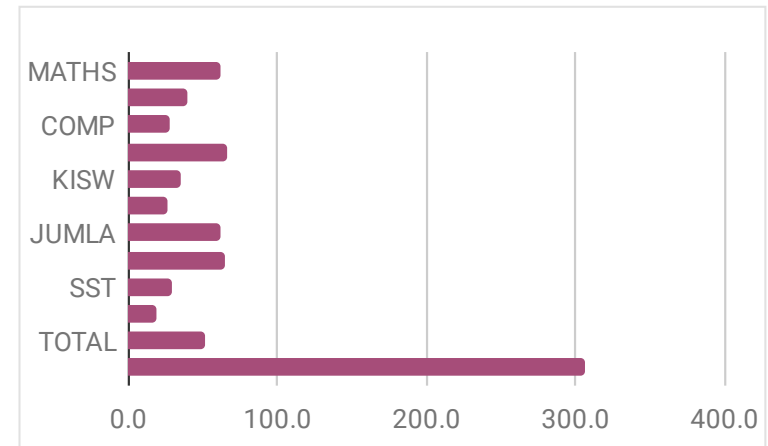

AVERAGE SCORES

per assignment

**LEVEL CLASS SEVEN
2022**

COMPILED BY MR :ODUOR